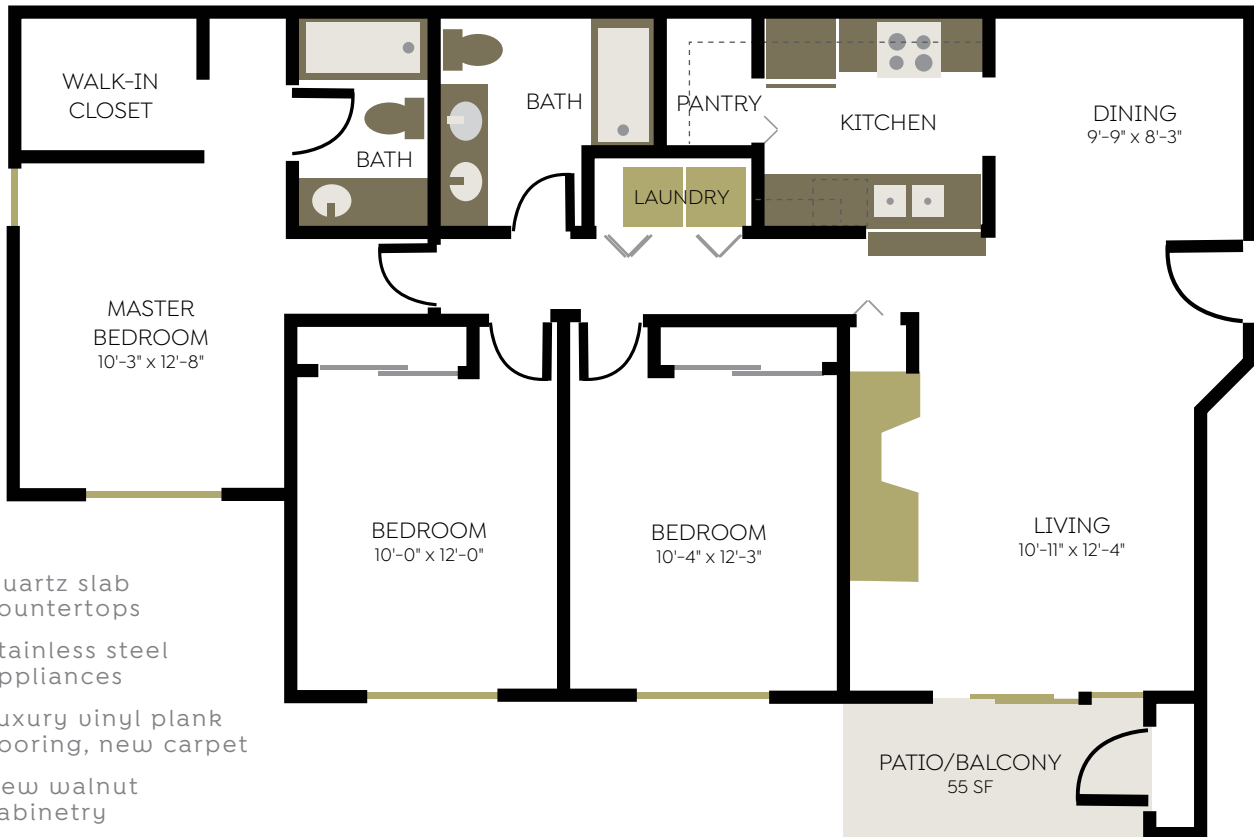

ARTESIA

APARTMENTS

- Quartz slab countertops
- Stainless steel appliances
- Luxury vinyl plank flooring, new carpet
- New walnut cabinetry

SILVER LAKE

3 Bedrooms | 2 Bathrooms

1150 square feet

Apartment Home: _____ Date: _____