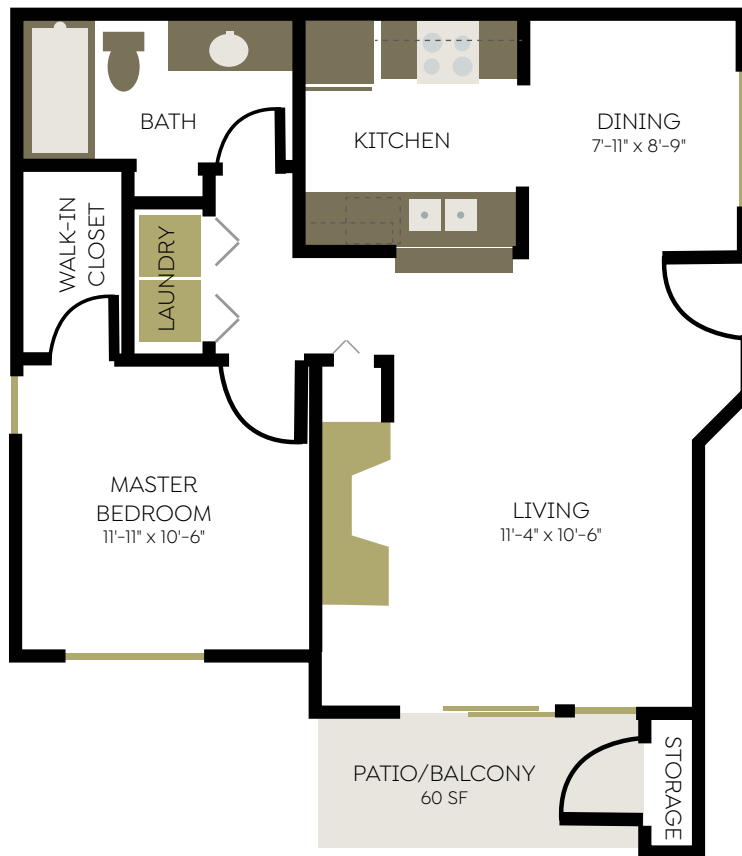

# ARTESIA

APARTMENTS

- Quartz slab countertops
- Stainless steel appliances
- Luxury vinyl plank flooring, new carpet
- New walnut cabinetry

## RUGGS LAKE

1 Bedroom | 1 Bathroom

700 square feet

Apartment Home: \_\_\_\_\_ Date: \_\_\_\_\_

Location Notes (View, Floor): \_\_\_\_\_

**Reserve your home today!**

Deposit Due: \$ \_\_\_\_\_ Refundable: \$ \_\_\_\_\_ Non-refundable: \$ \_\_\_\_\_